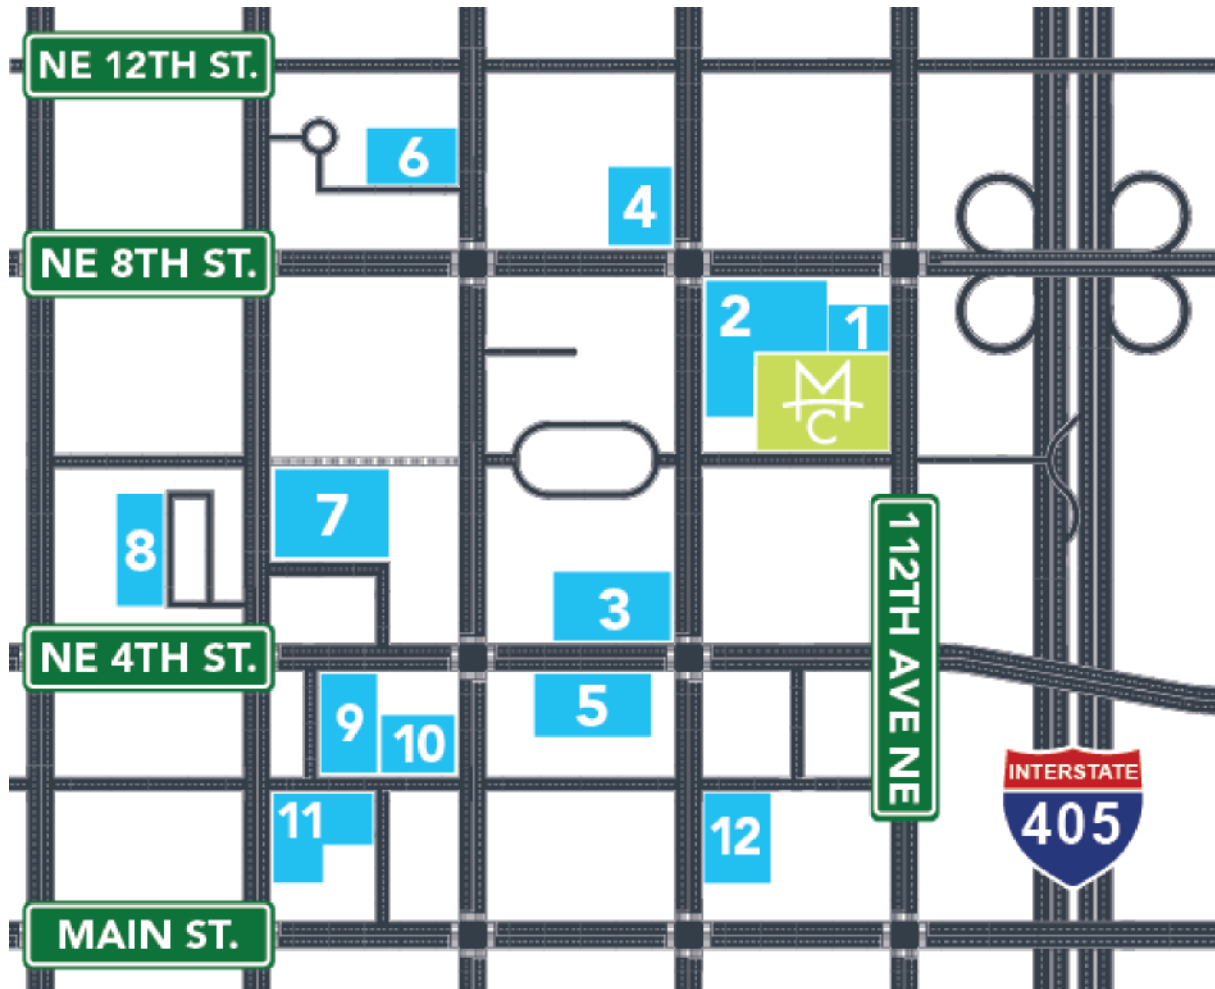

AREA PUBLIC PARKING

#1 - NORTH LOT*

709 112th Avenue NE, Bellevue, WA

#2 - THE BRAVERN**

11111 NE 8th St, Bellevue, WA

#3 - SKYLINE TOWER

10900 NE 4th St, Bellevue, WA

#4 - PLAZA BUILDINGS

10900 NE 8th St, Bellevue, WA

#5 - THE SUMMIT

10885 NE 4th St, Bellevue, WA

#6 - 929 GARAGE

929 108th Ave NE, Bellevue WA

#7 - BELLEVUE CONNECTION

550 106th Ave NE, Bellevue, WA

#8 - BELLEVUE PARK PLAZA

505 106th Ave NE, Bellevue, WA

#9 - KEY BANK BUILDING

10655 NE 4th St, Bellevue, WA

#10 - CIVICA OFFICE COMMONS

225 108th Ave NE, Bellevue, WA

#11 - BELLEVUE PACIFIC CENTER

225 108th Ave NE, Bellevue, WA

#12 - 110 ATRIUM

110 110th Ave NE, Bellevue, WA

* The North Lot is a surface parking lot located on 112th Avenue NE just past Meydenbauer Center.

** The Bravern only accepts cars on the weekends after 5:00 PM.